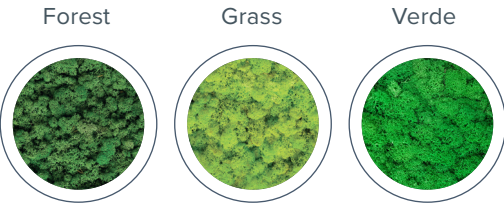

Effortlessly transforms the space, adding charm and elegance.

The Reindeer Moss grows in the Scandinavian forests and it is harvested by hand, with respect for the plant and its surroundings.

The square element is designed to cover large surface areas with maximum flexibility in shape and design and smaller areas with tailored shapes and sizes.

Bespoke signage options available

Available colours:

- Long Lasting
- Flexible
- Fire resistant
- Does not attract plant pests
- Sustainable

Measurements in mm

**GROW
POT SIZE**

Moss Square

580mm

380mm